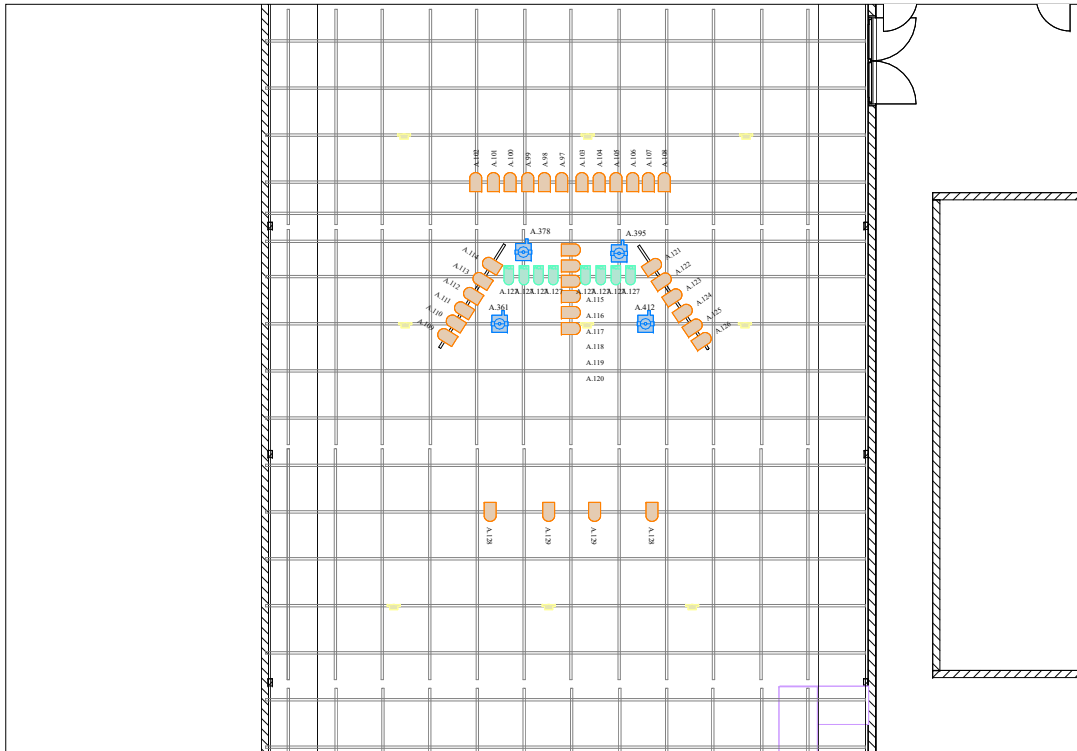

VIDEO

1 x Beamer Digital Projection - Laser - Résolution FullHD 1920 x 1200 - Lum. 6500

1 x Screen 16:9, 658 x 370cm

PLAN