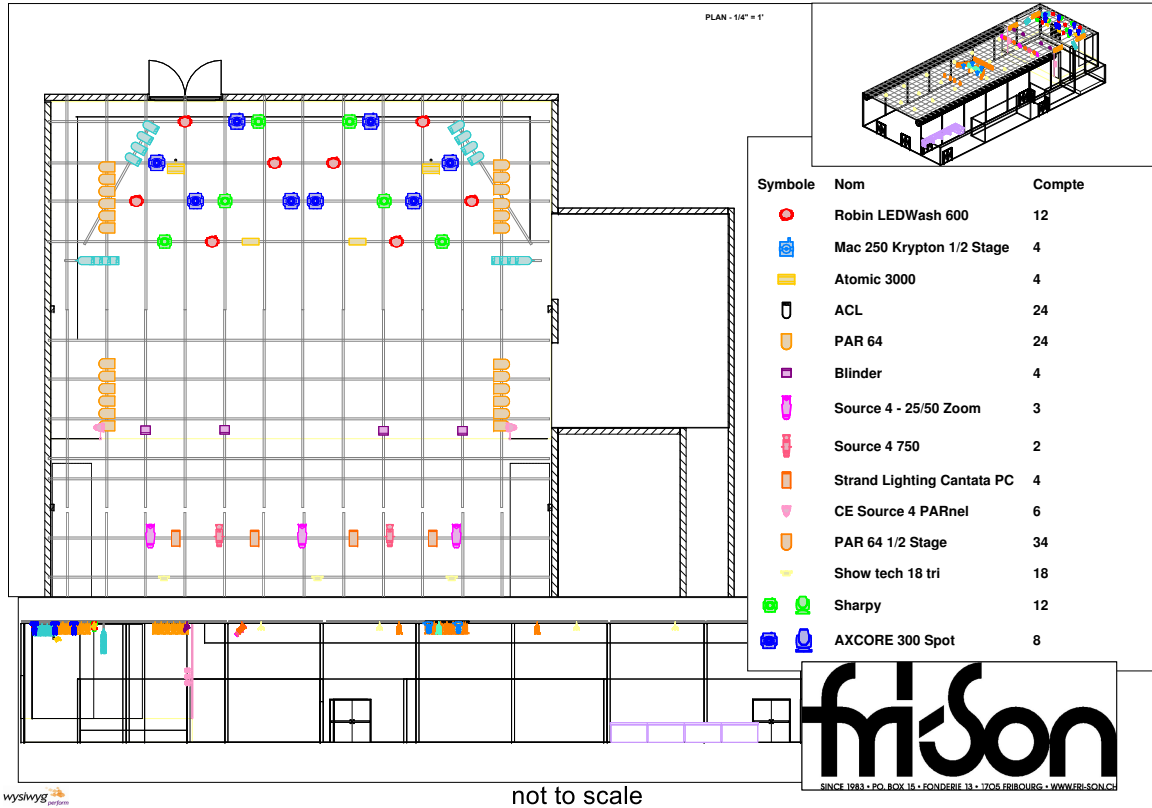

Depth	7.50m
Width	12.50m
Opening	8.00m
Height	1.20m
Clearance	4m

HF FREQUENCIES

470 to 694 MHz - 823 to 832 MHz - 863 to 865 MHz

POWER SUPPLY

1 x 125A (CEE)
1 x 63 A (CEE)
1 x 32 A (CEE)
6 x 16 A (CEE)

LIGHT & VIDEO

4 x 16 A (CEE)

VIDEO

1x Beamer Digital Projection - Laser - Résolution FullHD 1920 x 1200 - Lum. 6500

1x Screen 16:9, 658 x 370cm

PLAN

FRI-SON
FONDERIE 13
CH-1700 FRIBOURG